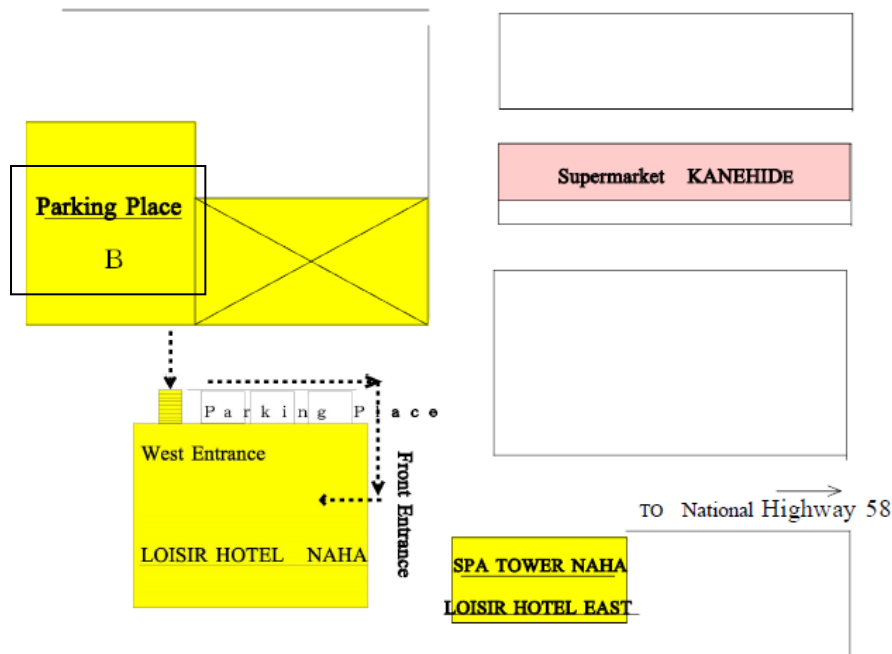

Bus transportation between the LOISIR Hotel Naha and OCC.

Depots and departure time of the bus operated between the LOISIR HOTEL Naha and Okinawa Convention Center (OCC) is shown below.

The bus stop at LOISIR HOTEL is located at the parking place B on the north side of the hotel. The bus bounds for the OCC is scheduled to **depart at 8:30** every morning.

The bus stop at the OCC is near the Main Entrance as shown below. The bus will **depart after all sessions being finished**. The departure time will be informed every day.